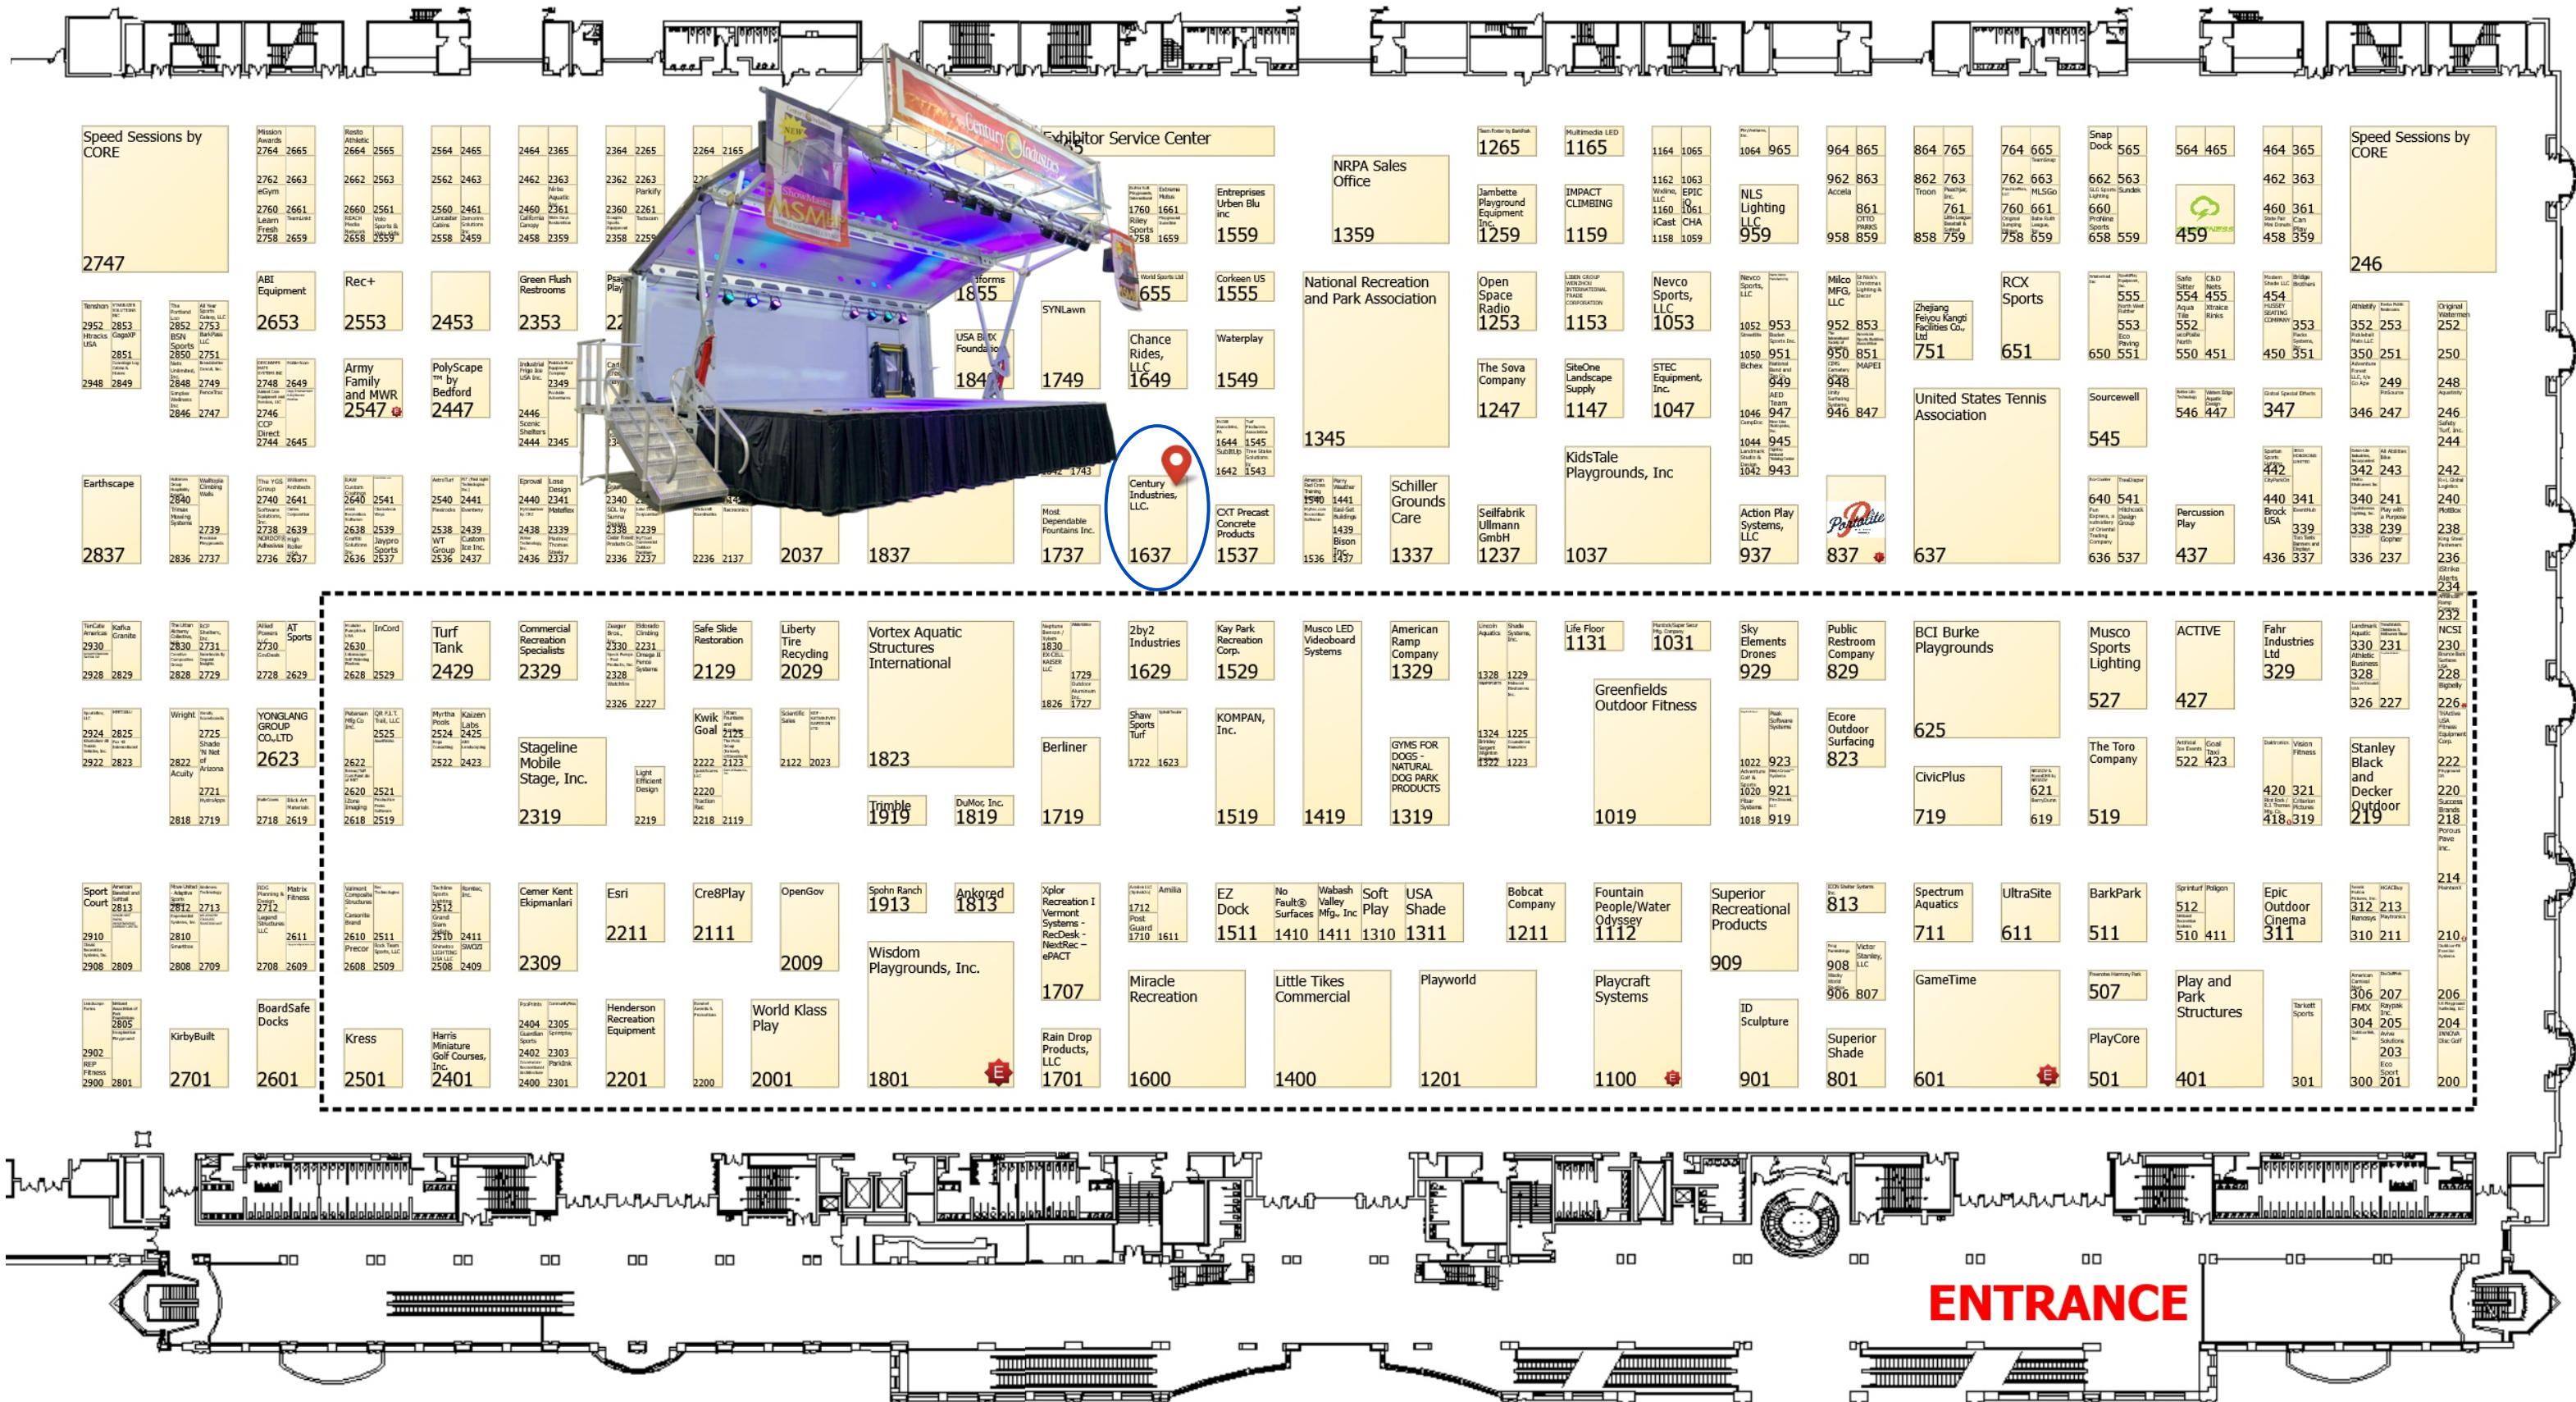

2026 NRPA Conference
 Pennsylvania Convention Center
 Philadelphia, Pennsylvania

2026 NRPA Exhibit Floor Plan
 Exhibit Hours
 Tuesday September 29 -- 10:30 am - 4:30 pm
 Wednesday September 30 -- 10:30 am - 3:00 pm